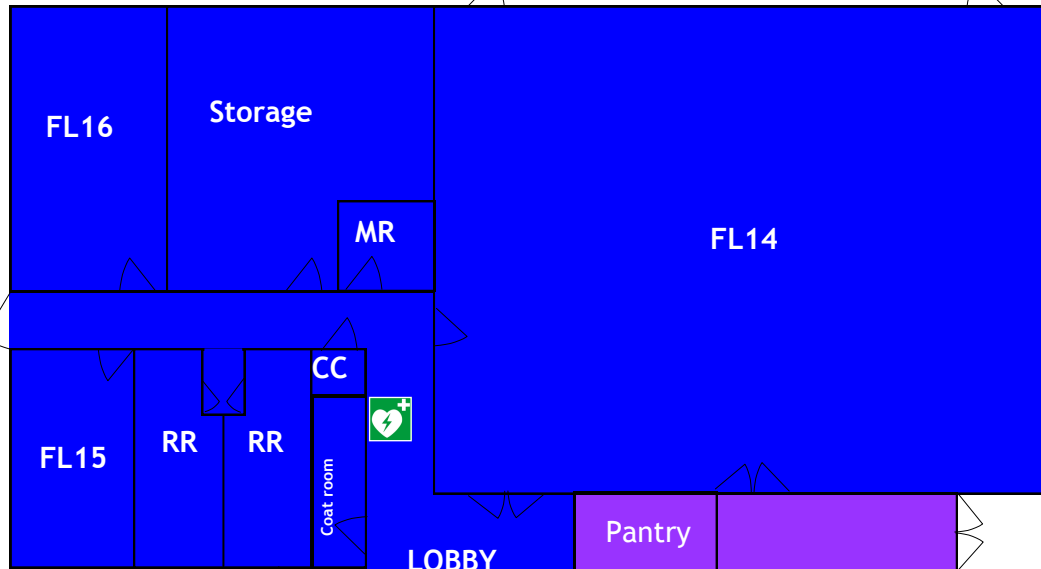

Mt. Zion United Methodist Church
 27108 Mt. Zion Church Road
 Mechanicsville, Md 20659

First Aid Kits are located in the kitchen and in the Christian Education storage closet in Tyler Hall.

An Automated External Defibrillator is located near the coat closet and water fountains in the Family Life Center Lobby.

Family Life Center (FLC)

- FL14 Multi-purpose room/Fellowship Hall
- FL15 Green Room
- FL16 Blue Room
- Sunday School SOS Class
- CC Custodian Closet

Christian Education Wing (CE)

- CE1 Parlor A
Sunday School Zella's Stewards
- CE2 Youth Room
Sunday School High School
- CE3 Parlor B
Sunday School Young Adults
- CE4 Choir Room
- CE5 Sunday School Middle High
- CE7 Hungry Team Pantry
- CE8 Kitchen

Preschool Playground

Breezeway

RR MR

Church & Offices

Tyler Hall (T)

- T9 Sunday School Nursery
Preschool - 2 year olds
- T10 Preschool Office
- T11 Sunday School-1st & 2nd Grade
Preschool - 3 year olds
- T12ABC Preschool - 4 year olds
- T12A Sunday School Pre-K and K
- T12B Sunday School 2-3 year olds
- T13 Sunday School 3rd - 5th Grade