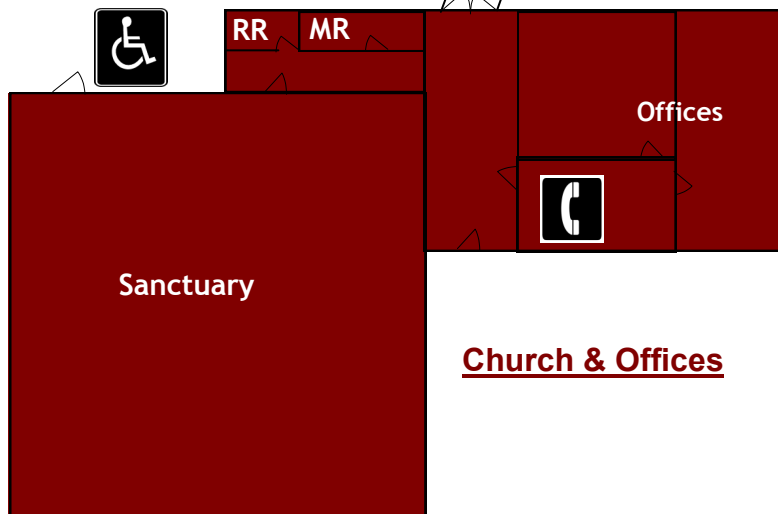

Preschool Playground

Breezeway

RR MR